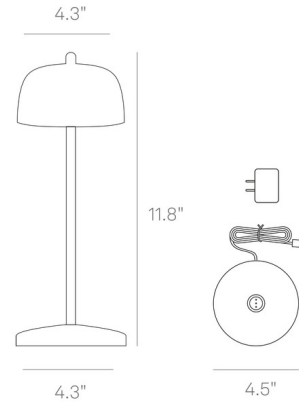

CLICK TO VIEW PRODUCT

Notes: