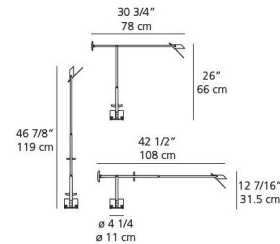

Shown in red

Specifications

COLOR	N/A
BODY FINISH	Red
WATTAGE	50W
DIMMER	N/A
DIMENSIONS	42.5"L x 30.75"W x 26"H
BULB INCLUDED	1 x JC/GY6.35 (bipin)/50W/120V Halogen
COUNTRY OF ORIGIN	Italy

CLICK TO VIEW PRODUCT