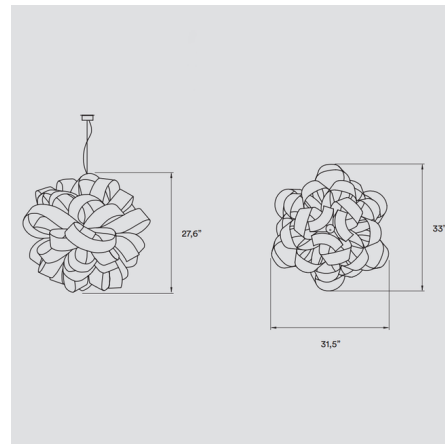

CLICK TO VIEW PRODUCT

Notes: