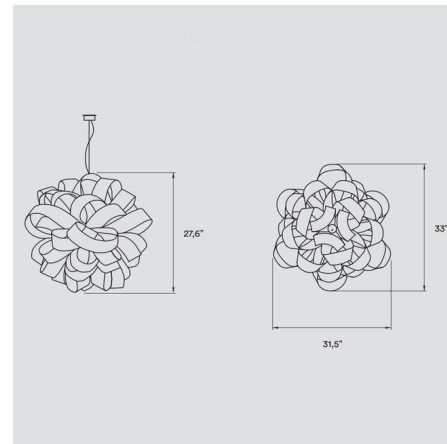

CLICK TO VIEW PRODUCT

Notes: