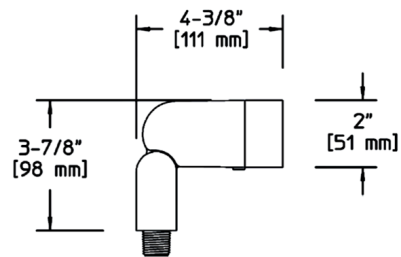

By Hadco by Signify

Description

The BL711 Mini-Bullyte LED Accent Light with Mounting Stake features a double gasketed shroud and fully adjustable swivel arm with vibration proof locking teeth. Clear tempered glass lens. Includes an S7 PVC stake with integral .5 inch NPS fitter. Pre-wired with 3 foot pigtail of 18-2 AWG wire. Includes low voltage quick connector LVC3 for easy hook up to the low voltage supply cable, sold separately. Note: Required low voltage remote transformer and optional mounting accessories sold separately.

Shown in bronze

Specifications

COLOR	N/A
BODY FINISH	Bronze
WATTAGE	2W
DIMMER	N/A
DIMENSIONS	2"W x 3.88"H x 4.38"D
BULB INCLUDED	1 x JC/G4 (bipin)/2W/12V LED

Technical Information

LAMP LIFE	15000 hours
LAMP COLOR	3000K
LUMENS/WATT	100.00
LUMINOUS FLUX	200 lumens