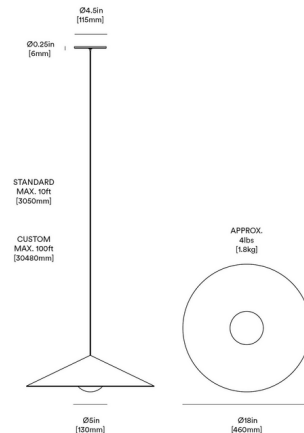

Specifications

COLOR Matte Black Canopy
BODY FINISH Matte Black
WATTAGE 2W
DIMMER Low Voltage Electronic
DIMENSIONS 18"W x 5"H
BULB INCLUDED 1 x LED/G4 (bipin)/2W/120V LED
COUNTRY OF ORIGIN Canada

Technical Information

PRODUCT DIMENSIONS Adjustable Cable Length: 120"
COLOR RENDERING 90 CRI
LAMP COLOR 2700K
LUMENS/WATT 110.00
LUMINOUS FLUX 220 lumens

Shown in matte black / matte black canopy

CLICK TO VIEW PRODUCT

Notes: