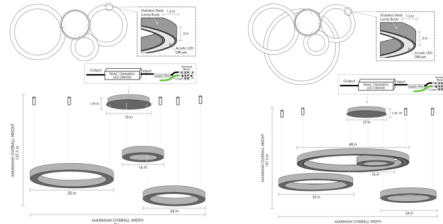

### Description

The Aria Multi Light Chandelier features a grouping of simple, circular pendants that can be arranged in a variety of positions around a central canopy. This versatility allows Aria to be uniquely configured to best suit its surroundings and serve as a sculptural statement piece in a modern interior. LED driver inside canopy. TRIAC dimmable. Available with 3 or 4 rings.

### Specifications

COLOR	N/A
BODY FINISH	Polished Gunmetal
WATTAGE	161W
DIMMER	Standard 120V
DIMENSIONS	64"W x 8"H x 48"D
INTEGRATED LED MODULE	1 x LED/161W/24V LED
COUNTRY OF ORIGIN	China