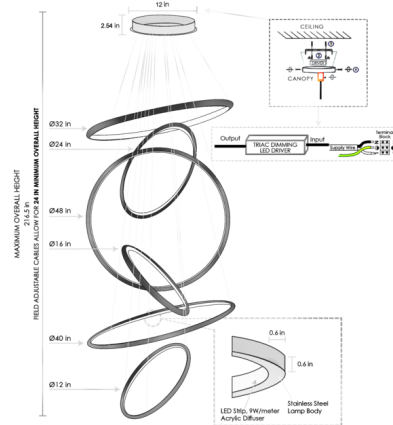

Lightology

lightology.com
866-954-4489
04-25-26

Project: _____
 Company: _____
 Location: _____ Fixture Type: _____
 SPEC #: **AVE1195320**
 Approved On: _____ Approved By: _____

Aria Vertical Chandelier By Avenue Lighting

Description

The Aria Vertical Chandelier features a grouping of simple, circular LED pendants cascading from a central canopy. The height and angle of each ring can be adjusted with field cuttable cables. This versatility allows Aria to be uniquely configured to best suit its surroundings and serve as a sculptural statement piece in a modern interior. LED driver inside canopy. TRIAC dimmable.

Shown in polished brass

Specifications

COLOR	N/A
BODY FINISH	Polished Brass
WATTAGE	122W
DIMMER	Standard 120V
DIMENSIONS	48"W x 24"H x 48"D
INTEGRATED LED MODULE	1 x LED/122W/24V LED
COUNTRY OF ORIGIN	China

Technical Information

LAMP COLOR	3000K
LUMENS/WATT	60.00
LUMINOUS FLUX	7320 lumens

CLICK TO VIEW PRODUCT

Notes: