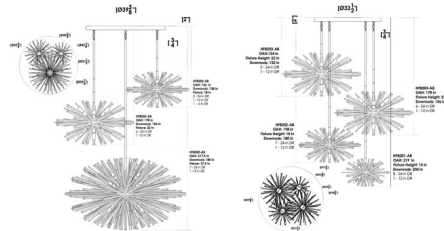

Description

The Palisades Multi Light Pendant features a cluster of sputnik-shaped pendants to create a bold, mid-century inspired design. The pendants can be mounted at various heights with included adjustable downrods to create a cascading effect that will stand out in a lobby or foyer.

Shown in antique brass

Specifications

COLOR	N/A
BODY FINISH	Antique Brass
WATTAGE	1440W
DIMMER	Standard 120V
DIMENSIONS	82.13"W x 217"H x 82.13"D
BULB NOT INCLUDED	36 x B10/Candelabra (E12)/40W/120V Incandescent
OTHER BULB OPTIONS	36 x B10/Candelabra (E12)/120V LED
COUNTRY OF ORIGIN	China