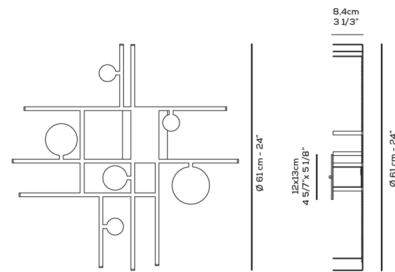

CLICK TO VIEW PRODUCT

Notes: