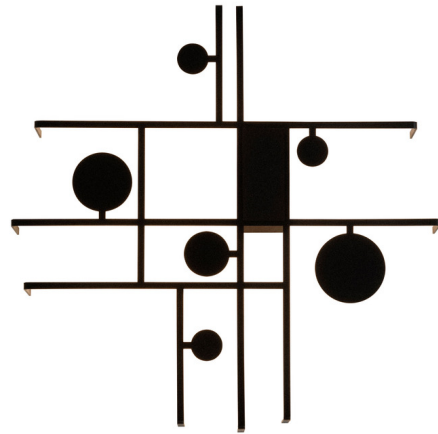

Lightology

lightology.com
866-954-4489
04-22-26

Project: _____

Company: _____

Location: _____ Fixture Type: _____

SPEC #: **AXO1195332**

Approved On: _____ Approved By: _____

Manifesto Wall / Ceiling Light

By Axolight

Description

The Manifesto Wall / Ceiling Light is characterized by stylistic audacity and aesthetic balance, drawing inspiration from abstractionism and neoplasticism. When the light is off, the piece manifests itself as a sculpture emerging from the surface, its elements relating to each other according to the golden ratio for a pleasing design. When the light is on, a luminous halo redraws its boundaries and enhances its emotional impact. Includes LED driver with TRIAC/ELV/0-10V dimming. NOTE: Mud plate and backplate sold separately.

Specifications

COLOR . . . . . N/A
BODY FINISH . . . . . Intense Black
WATTAGE 18.2W
DIMMER . . . . . Low Voltage Electronic
DIMENSIONS . . . . . 24"W x 24"H x 3.33"D
INTEGRATED LED MODULE . . . . . 1 x LED/18.2W/120-277V LED
COUNTRY OF ORIGIN . . . . . Italy

Technical Information

COLOR RENDERING . . . . . 90 CRI
LAMP COLOR 3000K
LUMENS/WATT 110.99
LUMINOUS FLUX . . . . . 2020 lumens

Shown in intense black