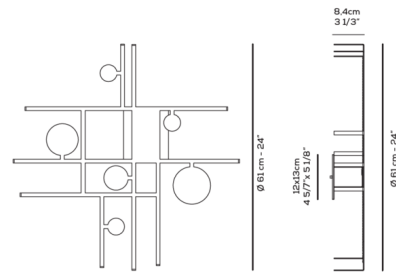

CLICK TO VIEW PRODUCT

Notes: