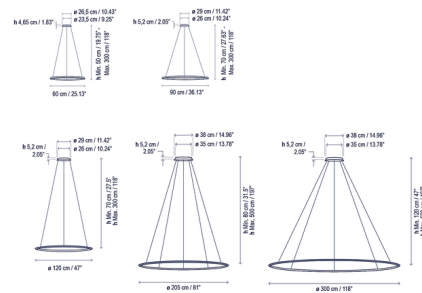

### Description

The Circular 1 Ring Pendant offers beautiful illumination and contemporary yet timeless style, achieving maximum expression with minimal materials. Its thin metal ring is fitted with LEDs that glow through a polycarbonate diffuser. This versatile piece is perfect for lighting larger spaces of high architectural value. Available in five sizes: 25.13 inches (model S/60/H), 36.13 inches (S/90/H), 47 inches (S/120/H), 81 inches (S/200/H), and 118 inches (S/300/H).

### Specifications

COLOR	N/A
BODY FINISH	Black
WATTAGE	150W
DIMMER	0-10V
DIMENSIONS	81"W
INTEGRATED LED MODULE	1x LED/150W/120-277V LED
COUNTRY OF ORIGIN	Spain