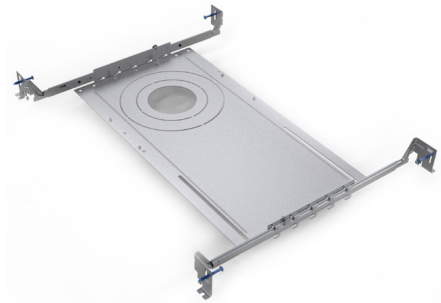

## 3/4/6 Inch Downlight Mounting Bracket 4-PACK

By Bulbrite

### Description

Mounting Bracket designed for use with Bulbrite 3, 4 and 6 inch downlights. Expandable up to 24 inch joist spacing. Sold as a 4-pack.

Shown in steel

24"

**WILL IT FIT?**

### Specifications

REFLECTOR/BAFFLE COLOR	N/A
BODY FINISH	Steel
WATTAGE	N/A
DIMMER	N/A
DIMENSIONS	24"L x 1"H
BULB	N/A
COUNTRY OF ORIGIN	China

CLICK TO VIEW PRODUCT

Notes: