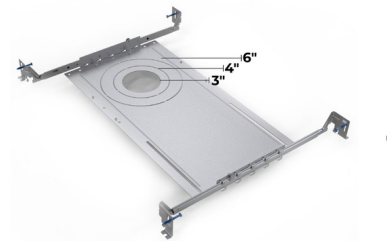

## 3/4/6 Inch Downlight Mounting Bracket 4-PACK

By Bulbrite

### Description

Mounting Bracket designed for use with Bulbrite 3, 4 and 6 inch downlights. Expandable up to 24 inch joist spacing. Sold as a 4-pack.

Shown in steel

24"

**WILL IT FIT?**

### Specifications

REFLECTOR/BAFFLE COLOR	N/A
BODY FINISH	Steel
WATTAGE	N/A
DIMMER	N/A
DIMENSIONS	24"L x 1"H
BULB	N/A
COUNTRY OF ORIGIN	China

CLICK TO VIEW PRODUCT

Notes: