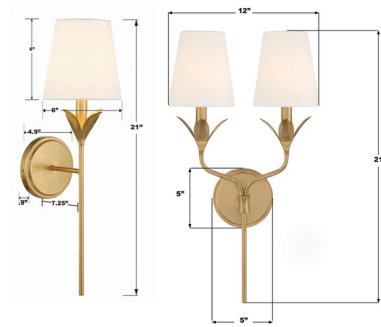

## Broche Petal Wall Sconce

By Crystorama

### Description

The Broche Petal Wall Sconce gives your interior space a customized elegance. Warm shadows are cast throughout your room by the tapered shade that complements the smooth metal frame with a petal-inspired design. Note: Glass shade is only available in 6 inch single light option.

### Specifications

COLOR	White
BODY FINISH	Antique Gold
WATTAGE	9W
DIMMER	Standard 120V
DIMENSIONS	6"W x 21"H x 7.25"D
BULB NOT INCLUDED	1 x B10/Candelabra (E12)/9W/120V LED
COUNTRY OF ORIGIN	China

CLICK TO VIEW PRODUCT