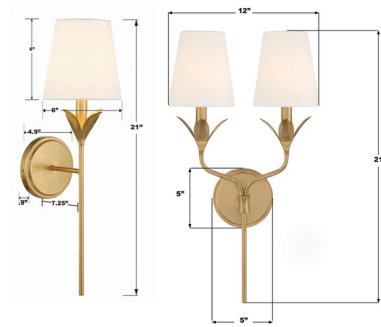

Lightology

lightology.com
866-954-4489
06-29-26

Project: _____

Company: _____

Location: _____ Fixture Type: _____

SPEC #: **CRY1195688**

Approved On: _____ Approved By: _____

Broche Petal Wall Sconce

By Crystorama

Description

The Broche Petal Wall Sconce gives your interior space a customized elegance. Warm shadows are cast throughout your room by the tapered shade that complements the smooth metal frame with a petal-inspired design. Note: Glass shade is only available in 6 inch single light option.

Shown in antique gold / white

Specifications

COLOR	White
BODY FINISH	Antique Gold
WATTAGE	9W
DIMMER	Standard 120V
DIMENSIONS	6"W x 21"H x 7.25"D
BULB NOT INCLUDED	1 x B10/Candelabra (E12)/9W/120V LED
COUNTRY OF ORIGIN	China