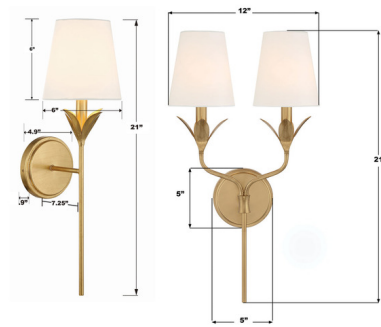

Lightology

lightology.com
866-954-4489
05-24-26

Project: _____

Company: _____

Location: _____ Fixture Type: _____

SPEC #: **CRY1195690**

Approved On: _____ Approved By: _____

Broche Petal Wall Sconce By Crystorama

Description

The Broche Petal Wall Sconce gives your interior space a customized elegance. Warm shadows are cast throughout your room by the tapered shade that complements the smooth metal frame with a petal-inspired design. Note: Glass shade is only available in 6 inch single light option.

Shown in antique silver / white

Specifications

COLOR	White
BODY FINISH	Antique Silver
WATTAGE	9W
DIMMER	Standard 120V
DIMENSIONS	6"W x 21"H x 7.25"D
BULB NOT INCLUDED	1 x B10/Candelabra (E12)/9W/120V LED
COUNTRY OF ORIGIN	China