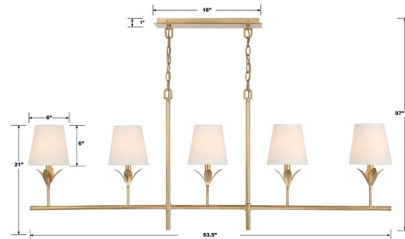

By Crystorama

Description

The Broche Linear Chandelier brings a tailored elegance to your interior space. The smooth petal inspired metal frame is complemented with tapered shades, casting warm shadows across your room. Can be used with or without included shades.

Specifications

COLOR White
BODY FINISH Antique Gold
WATTAGE 300W
DIMMER Standard 120V
DIMENSIONS 53.5"L x 6"W x 21"H
BULB NOT INCLUDED 5 x B10/Candelabra (E12)/60W/120V Incandescent
OTHER BULB OPTIONS 5 x B10/Candelabra (E12)/120V LED
COUNTRY OF ORIGIN China

Technical Information

PRODUCT DIMENSIONS Chain Length: 72" x 2

Shown in antique gold / white

CLICK TO VIEW PRODUCT

Notes: