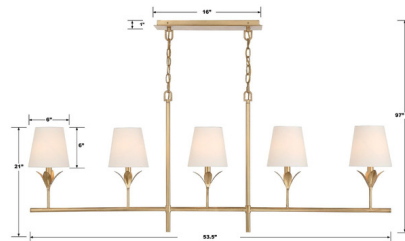

By Crystorama

Description

The Broche Linear Chandelier brings a tailored elegance to your interior space. The smooth petal inspired metal frame is complemented with tapered shades, casting warm shadows across your room. Can be used with or without included shades.

Specifications

COLOR White
BODY FINISH Antique Gold
WATTAGE 300W
DIMMER Standard 120V
DIMENSIONS 53.5"L x 6"W x 21"H
BULB NOT INCLUDED 5 x B10/Candelabra (E12)/60W/120V Incandescent
OTHER BULB OPTIONS 5 x B10/Candelabra (E12)/120V LED
COUNTRY OF ORIGIN China

Technical Information

PRODUCT DIMENSIONS Chain Length: 72" x 2

Shown in antique gold / white

CLICK TO VIEW PRODUCT

Notes: