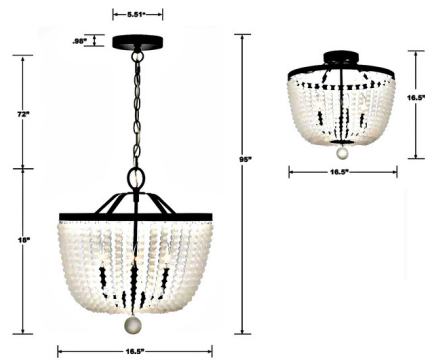

Description

The Rylee Convertible Semi Flush Pendant brings both modern and traditional elements to your interior space. The smooth frame is complemented by strands of frosted glass beads, casting warm shadows across your room.

Specifications

COLOR Frosted
BODY FINISH Matte Black
WATTAGE 240W
DIMMER Standard 120V
DIMENSIONS 16.5"W x 16.5"H
BULB NOT INCLUDED 4 x B10/Candelabra (E12)/60W/120V Incandescent
OTHER BULB OPTIONS 4 x B10/Candelabra (E12)/120V LED
COUNTRY OF ORIGIN China

Technical Information

PRODUCT DIMENSIONS Adjustable Chain Length: 72"

Shown in matte black / frosted

CLICK TO VIEW PRODUCT

Notes: