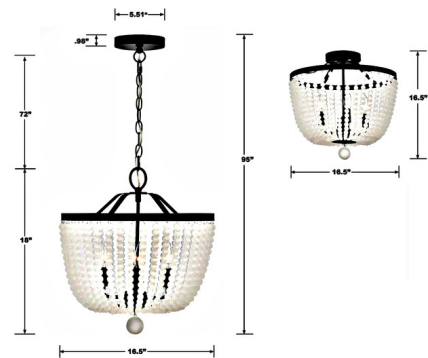

### Description

The Rylee Convertible Semi Flush Pendant brings both modern and traditional elements to your interior space. The smooth frame is complemented by strands of frosted glass beads, casting warm shadows across your room.

### Specifications

COLOR . . . . . Frosted  
BODY FINISH . . . . . Matte Black  
WATTAGE . . . . . 240W  
DIMMER . . . . . Standard 120V  
DIMENSIONS . . . . . 16.5"W x 16.5"H  
BULB NOT INCLUDED . . . . . 4 x B10/Candelabra (E12)/60W/120V Incandescent  
OTHER BULB OPTIONS . . . . . 4 x B10/Candelabra (E12)/120V LED  
COUNTRY OF ORIGIN . . . . . China

### Technical Information

PRODUCT DIMENSIONS . . . . . Adjustable Chain Length: 72"

Notes:

Shown in matte black / frosted

CLICK TO VIEW PRODUCT