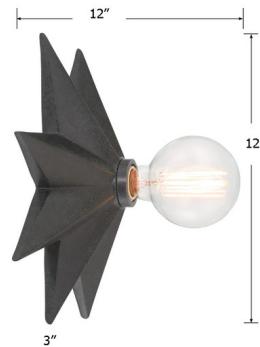

Lightology

lightology.com
866-954-4489
07-11-26

Project: _____

Company: _____

Location: _____ Fixture Type: _____

SPEC #: **CRY1195702**

Approved On: _____ Approved By: _____

Astro Star Wall Sconce

By Crystorama

Description

The Astro Star Wall Sconce brings stargazing into your interior space. The star motif, adds a bit of old world charm to your room.

Shown in black

Specifications

COLOR	N/A
BODY FINISH	Black
WATTAGE	100W
DIMMER	Dimmable
DIMENSIONS	12"W x 12"H x 3"D
BULB NOT INCLUDED	1 x A19/Medium (E26)/100W/120V Incandescent
OTHER BULB OPTIONS	1 x A19/Medium (E26)/120V LED
COUNTRY OF ORIGIN	China