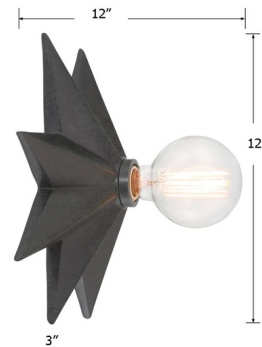

Lightology

lightology.com
866-954-4489
05-20-26

Project: _____

Company: _____

Location: _____ Fixture Type: _____

SPEC #: **CRY1195702**

Approved On: _____ Approved By: _____

Astro Star Wall Sconce

By Crystorama

Description

The Astro Star Wall Sconce brings stargazing into your interior space. The star motif, adds a bit of old world charm to your room.

Shown in black

Specifications

COLOR	N/A
BODY FINISH	Black
WATTAGE	100W
DIMMER	Dimmable
DIMENSIONS	12"W x 12"H x 3"D
BULB NOT INCLUDED	1 x A19/Medium (E26)/100W/120V Incandescent
OTHER BULB OPTIONS	1 x A19/Medium (E26)/120V LED
COUNTRY OF ORIGIN	China