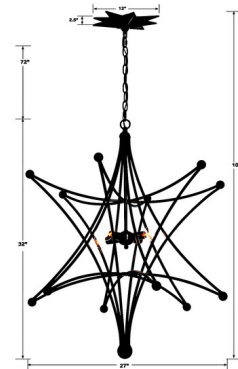

CLICK TO VIEW PRODUCT

Notes: