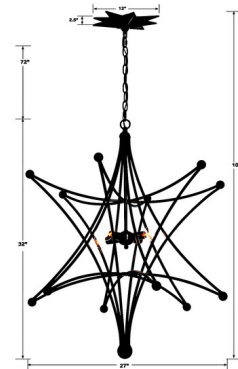

### Specifications

COLOR . . . . . N/A  
BODY FINISH . . . . . Black  
WATTAGE . . . . . 36W  
DIMMER . . . . . Dimmable  
DIMENSIONS . . . . . 27"W x 32"H  
BULB NOT INCLUDED . . . . . 4 x G16.5/Candelabra (E12)/9W/120V LED  
OTHER BULB OPTIONS . . . . . G16.5/Candelabra (E12)/60W/120V Incandescent  
COUNTRY OF ORIGIN . . . . . China

### Technical Information

PRODUCT DIMENSIONS . . . . . Adjustable Chain Length: 72"

Shown in black

CLICK TO VIEW PRODUCT

Notes: