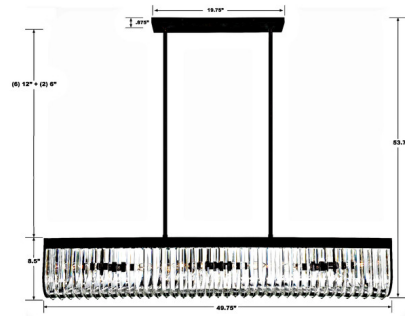

Lightology

lightology.com
866-954-4489
04-26-26

Project: _____

Company: _____

Location: _____ Fixture Type: _____

SPEC #: **CRY1195706**

Approved On: _____ Approved By: _____

Alister Linear Chandelier By Crystorama

Description

The Alister Linear Chandelier brings a bold glamour to your interior space. The smooth frame is complemented by faceted cut crystals, in a U shape, casting warm shadows across your room.

Shown in charcoal bronze / clear

Specifications

COLOR Clear
BODY FINISH Charcoal Bronze
WATTAGE 360W
DIMMER Dimmable
DIMENSIONS 49.75"L x 7"W x 8.5"H
BULB NOT INCLUDED 6 x B10/Candelabra (E12)/60W/120V Incandescent
OTHER BULB OPTIONS 6 x B10/Candelabra (E12)/120V LED
COUNTRY OF ORIGIN China

Technical Information

PRODUCT DIMENSIONS Downrods: Two 6" and Six 12" Included

CLICK TO VIEW PRODUCT

Notes: