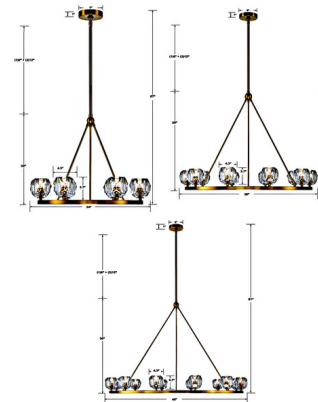

CLICK TO VIEW PRODUCT

Notes: