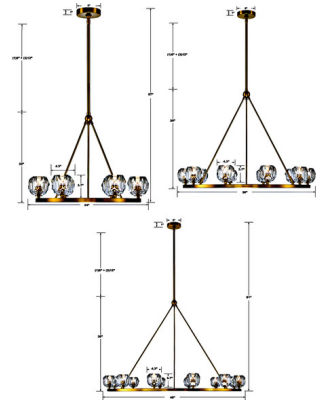

CLICK TO VIEW PRODUCT

Notes: