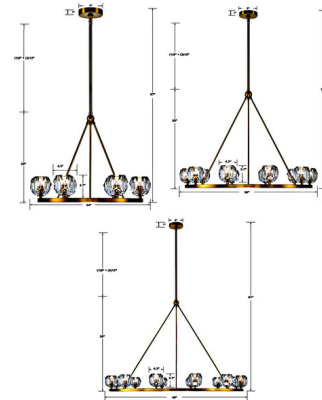

CLICK TO VIEW PRODUCT

Notes: