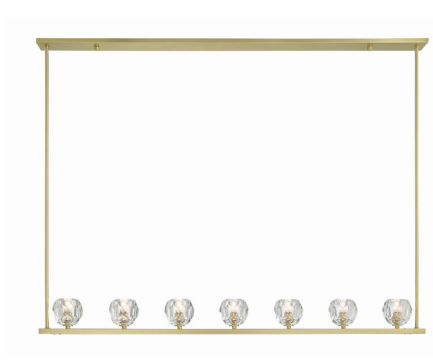

Description

The Aragon Linear Chandelier brings a modern vibe with hints of industrialism to your interior space. The smooth frame is complemented with shades that cast warm shadows across your room. The shades can be installed facing up or down.

Specifications

COLOR Crystal
BODY FINISH Soft Brass
WATTAGE 24.5W
DIMMER Standard 120V
DIMENSIONS 56"L x 4.3"W x 8"H
BULB INCLUDED 7 x JCD/G9/3.5W/120V LED
COUNTRY OF ORIGIN China

Technical Information

PRODUCT DIMENSIONS Downrods: Two 6" and Six 12" Included
COLOR RENDERING 80 CRI
LAMP COLOR 3000K
LUMENS/WATT 9714
LUMINOUS FLUX 340 lumens