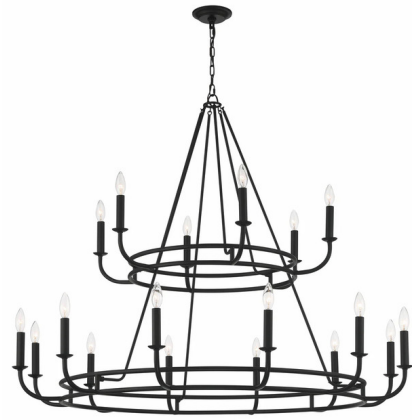

Lightology

lightology.com
866-954-4489
08-22-25

Project: _____

Company: _____

Location: _____ Fixture Type: _____

SPEC #: **CRY1195719**

Approved On: _____ Approved By: _____

Bailey Chandelier By Crystorama

Description

The Bailey Chandelier brings a touch of elegant modernism to classic roots. The curved iron body and bare bulbs provides immaculate lighting for any transitional space. Place the Bailey above a dining table or in an entry foyer to bring subtle drama to your home. Canopy: 5.375 inch diameter.

Shown in matte black

Specifications

COLOR	N/A
BODY FINISH	Matte Black
WATTAGE	90W
DIMMER	Standard 120V
DIMENSIONS	48"W x 39"H
BULB NOT INCLUDED	18 x B11/Candelabra (E12)/5W/120V LED
COUNTRY OF ORIGIN	China