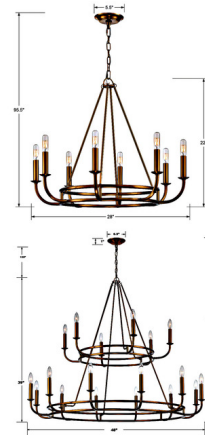

Lightology

lightology.com
866-954-4489
08-22-25

Project: _____

Company: _____

Location: _____ Fixture Type: _____

SPEC #: **CRY1195719**

Approved On: _____ Approved By: _____

Bailey Chandelier By Crystorama

Description

The Bailey Chandelier brings a touch of elegant modernism to classic roots. The curved iron body and bare bulbs provides immaculate lighting for any transitional space. Place the Bailey above a dining table or in an entry foyer to bring subtle drama to your home. Canopy: 5.375 inch diameter.

Shown in matte black

Specifications

COLOR	N/A
BODY FINISH	Matte Black
WATTAGE	90W
DIMMER	Standard 120V
DIMENSIONS	48"W x 39"H
BULB NOT INCLUDED	18 x B11/Candelabra (E12)/5W/120V LED
COUNTRY OF ORIGIN	China