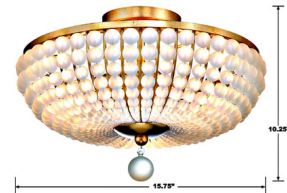

Lightology

lightology.com
866-954-4489
04-25-26

Project: _____

Company: _____

Location: _____ Fixture Type: _____

SPEC #: **CRY1195720**

Approved On: _____ Approved By: _____

Bella Ceiling Light Fixture By Crystorama

Description

The Bella Ceiling Flush Light brings a modern elegance to your interior space. The smooth metal frame is complemented with cascading Frosted glass beads casting warm shadows across your room.

Shown in antique gold / frosted

Specifications

COLOR	Frosted
BODY FINISH	Antique Gold
WATTAGE	180W
DIMMER	Standard 120V
DIMENSIONS	15.75\"W x 10.25\"H
BULB NOT INCLUDED	3 x B10/Candelabra (E12)/60W/120V Incandescent
OTHER BULB OPTIONS	3 x B10/Candelabra (E12)/120V LED
COUNTRY OF ORIGIN	China