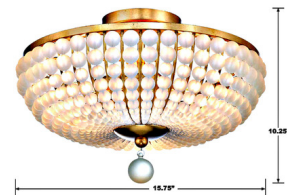

## Bella Ceiling Light Fixture By Crystorama

### Description

The Bella Ceiling Flush Light brings a modern elegance to your interior space. The smooth metal frame is complemented with cascading Frosted glass beads casting warm shadows across your room.

### Specifications

COLOR . . . . . Frosted  
 BODY FINISH . . . . . Antique Gold  
 WATTAGE . . . . . 240W  
 DIMMER . . . . . Standard 120V  
 DIMENSIONS . . . . . 18"W x 12"H  
 BULB NOT INCLUDED . . . . . 4 x B10/Candelabra (E12)/60W/120V Incandescent  
 OTHER BULB OPTIONS . . . . . 4 x B10/Candelabra (E12)/120V LED  
 COUNTRY OF ORIGIN . . . . . China

Notes:

Shown in antique gold / frosted

CLICK TO VIEW PRODUCT