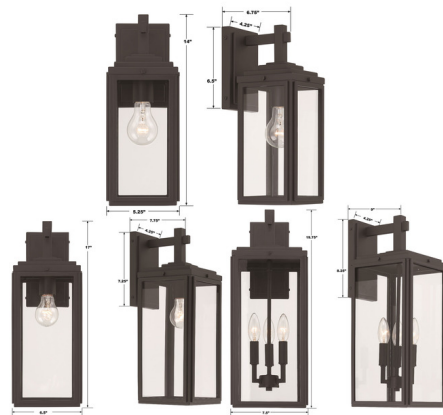

Lightology

lightology.com
866-954-4489
05-16-26

Project: _____

Company: _____

Location: _____ Fixture Type: _____

SPEC #: **CRY1195729**

Approved On: _____ Approved By: _____

Byron Outdoor Wall Sconce By Crystorama

Description

The Byron Outdoor Wall Sconce brings a clean modern look to your exterior space. The bold, architectural frame is complemented by glass panels, casting warm shadows across your area.

Shown in matte black / clear

Specifications

COLOR	Clear
BODY FINISH	Matte Black
WATTAGE	100W
DIMMER	Standard 120V
DIMENSIONS	5.25"W x 14"H x 6.75"D
BULB NOT INCLUDED	1 x A19/Medium (E26)/100W/120V Incandescent
OTHER BULB OPTIONS	1 x A19/Medium (E26)/120V LED
COUNTRY OF ORIGIN	China