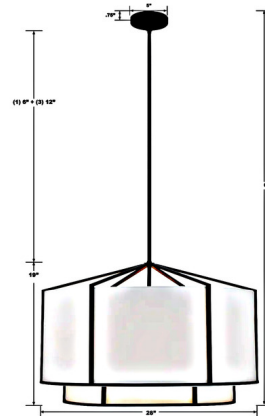

Specifications

COLOR White
BODY FINISH Black
WATTAGE 360W
DIMMER Standard 120V
DIMENSIONS 28"W x 19"H
BULB NOT INCLUDED 6 x B10/Candelabra (E12)/60W/120V Incandescent
OTHER BULB OPTIONS 6 x B10/Candelabra (E12)/120V LED
COUNTRY OF ORIGIN China

Technical Information

PRODUCT DIMENSIONS Downrods: One 6" and Three 12" Included

Shown in black / white

CLICK TO VIEW PRODUCT

Notes: