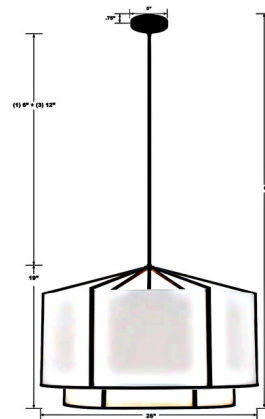

Specifications

COLOR White
BODY FINISH Black
WATTAGE 360W
DIMMER Standard 120V
DIMENSIONS 28"W x 19"H
BULB NOT INCLUDED 6 x B10/Candelabra (E12)/60W/120V Incandescent
OTHER BULB OPTIONS 6 x B10/Candelabra (E12)/120V LED
COUNTRY OF ORIGIN China

Technical Information

PRODUCT DIMENSIONS Downrods: One 6" and Three 12" Included

Shown in black / white

CLICK TO VIEW PRODUCT

Notes: