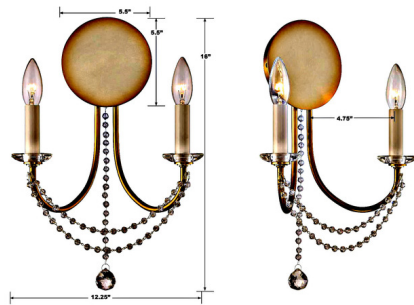

Lightology

lightology.com
866-954-4489
06-01-26

Project: _____

Company: _____

Location: _____ Fixture Type: _____

SPEC #: **CRY1195735**

Approved On: _____ Approved By: _____

Delilah Wall Sconce By Crystorama

Description

The Delilah Wall Sconce adds a bold, traditional statement to your interior space. Sweeping arms hold cascading Crystal beads, casting warm shadows across your room.

Shown in aged brass / crystal

Specifications

COLOR	Crystal
BODY FINISH	Aged Brass
WATTAGE	120W
DIMMER	Standard 120V
DIMENSIONS	12.25"W x 16"H x 4.75"D
BULB NOT INCLUDED	2 x B10/Candelabra (E12)/60W/120V Incandescent
OTHER BULB OPTIONS	2 x B10/Candelabra (E12)/120V LED
COUNTRY OF ORIGIN	China