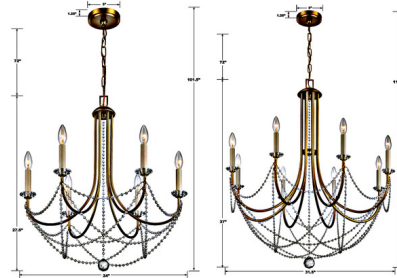

By Crystorama

Description

The Delilah Chandelier adds a bold, traditional statement to your interior space. Sweeping arms hold cascading Crystal beads, casting warm shadows across your room.

Shown in aged brass / crystal

Specifications

COLOR	Crystal
BODY FINISH	Aged Brass
WATTAGE	480W
DIMMER	Standard 120V
DIMENSIONS	31.5"W x 37"H
BULB NOT INCLUDED	8 x B10/Candelabra (E12)/60W/120V Incandescent
OTHER BULB OPTIONS	8 x B10/Candelabra (E12)/120V LED
COUNTRY OF ORIGIN	China