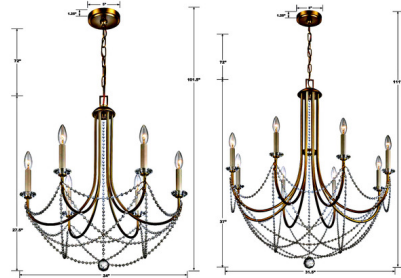

### Description

The Delilah Chandelier adds a bold, traditional statement to your interior space. Sweeping arms hold cascading Crystal beads, casting warm shadows across your room.

Shown in aged brass / crystal

### Specifications

|                    |  |
|--------------------|--|
| COLOR              | Crystal  |
| BODY FINISH        | Aged Brass                                     |
| WATTAGE            | 480W   |
| DIMMER             | Standard 120V                                  |
| DIMENSIONS         | 31.5"W x 37"H                                  |
| BULB NOT INCLUDED  | 8 x B10/Candelabra (E12)/60W/120V Incandescent |
| OTHER BULB OPTIONS | 8 x B10/Candelabra (E12)/120V LED              |
| COUNTRY OF ORIGIN  | China  |