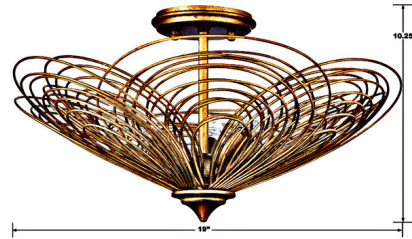

## Doral Ceiling Light Fixture By Crystorama

### Description

The Doral Ceiling Light Fixture adds a bold brilliance to your interior space. The delicate swirling rings create a beautiful work of art that casts warm shadows across your room.

Shown in renaissance gold

### Specifications

COLOR	N/A
BODY FINISH	Renaissance Gold
WATTAGE	180W
DIMMER	Standard 120V
DIMENSIONS	19"W x 10.25"H
BULB NOT INCLUDED	3 x B10/Candelabra (E12)/60W/120V Incandescent
OTHER BULB OPTIONS	3 x B10/Candelabra (E12)/120V LED
COUNTRY OF ORIGIN	China