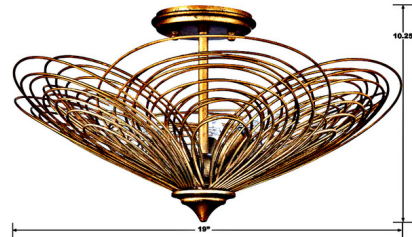

CLICK TO VIEW PRODUCT

Notes: