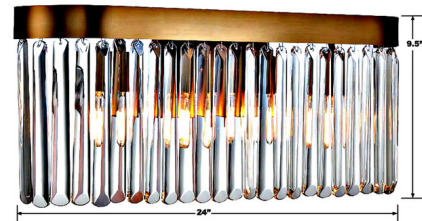

### Description

The Emory Bathroom Vanity Light brings a rustic, farmhouse look to your interior space. Glass panels cascade around the steel frame and cast warm shadows across your room.

Shown in modern gold / clear

### Specifications

COLOR	Clear
BODY FINISH	Modern Gold
WATTAGE	16W
DIMMER	Standard 120V
DIMENSIONS	24"W x 9.5"H x 3.75"D
BULB NOT INCLUDED	4 x B10/Candelabra (E12)/4W/120V LED
OTHER BULB OPTIONS	B10/Candelabra (E12)/25W/120V Incandescent
COUNTRY OF ORIGIN	China