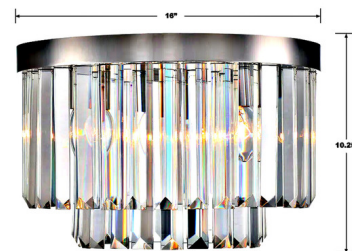

## Hayes Ceiling Light By Crystorama

### Description

The Hayes Ceiling Light Fixture is both a piece of art and a light source for your home. Multifaceted crystals hang from the steel frame, casting warm shadows across your space.

Shown in polished nickel / crystal

### Specifications

COLOR	Crystal
BODY FINISH	Polished Nickel
WATTAGE	36W
DIMMER	Standard 120V
DIMENSIONS	16"W x 10.25"H x 16"D
BULB NOT INCLUDED	4 x B10/Candelabra (E12)/9W/120V LED
COUNTRY OF ORIGIN	China