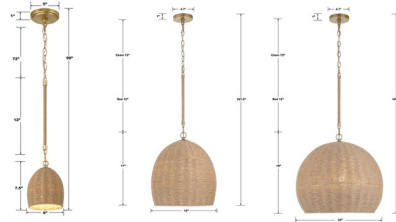

Lightology

lightology.com
866-954-4489
07-06-26

Project: _____

Company: _____

Location: _____ Fixture Type: _____

SPEC #: **CRY1195765**

Approved On: _____ Approved By: _____

Jace Pendant By Crystorama

Description

The Jace Pendant brings a coastal look to your interior space. The jute wrapped stem holds a natural Jute shade casts warm shadows of light across your room.

Shown in gold / jute

Specifications

COLOR Jute
BODY FINISH Gold
WATTAGE 9W
DIMMER Standard 120V
DIMENSIONS 15"W x 17"H
BULB NOT INCLUDED 1 x A19/Medium (E26)/9W/120V LED
OTHER BULB OPTIONS 1 x A19/Medium (E26)/120V LED
COUNTRY OF ORIGIN China

Technical Information

PRODUCT DIMENSIONS Adjustable Chain Length: 72"

CLICK TO VIEW PRODUCT

Notes: