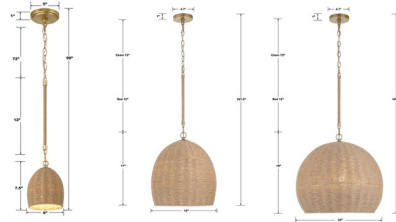

Lightology

lightology.com
866-954-4489
04-25-26

Project: _____

Company: _____

Location: _____ Fixture Type: _____

SPEC #: **CRY1195765**

Approved On: _____ Approved By: _____

Jace Pendant By Crystorama

Description

The Jace Pendant brings a coastal look to your interior space. The jute wrapped stem holds a natural Jute shade casts warm shadows of light across your room.

Shown in gold / jute

Specifications

COLOR Jute
BODY FINISH Gold
WATTAGE 9W
DIMMER Standard 120V
DIMENSIONS 15"W x 17"H
BULB NOT INCLUDED 1 x A19/Medium (E26)/9W/120V LED
OTHER BULB OPTIONS 1 x A19/Medium (E26)/120V LED
COUNTRY OF ORIGIN China

Technical Information

PRODUCT DIMENSIONS Adjustable Chain Length: 72"

CLICK TO VIEW PRODUCT

Notes: