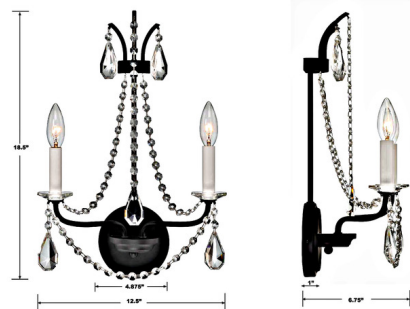

Lightology

lightology.com
866-954-4489
06-01-26

Project: _____

Company: _____

Location: _____ Fixture Type: _____

SPEC #: **CRY1195776**

Approved On: _____ Approved By: _____

Karrington Wall Sconce

By Crystorama

Description

The Karrington Wall Sconce brings a timeless beauty to your interior space. The smooth curved frame is complemented by Crystal strands and bobeches, casting warm shadows across your room.

Shown in matte black / crystal

Specifications

COLOR	Crystal
BODY FINISH	Matte Black
WATTAGE	120W
DIMMER	Standard 120V
DIMENSIONS	12.5"W x 18.5"H x 6.75"D
BULB NOT INCLUDED	2 x B10/Candelabra (E12)/60W/120V Incandescent
OTHER BULB OPTIONS	2 x B10/Candelabra (E12)/120V LED
COUNTRY OF ORIGIN	China