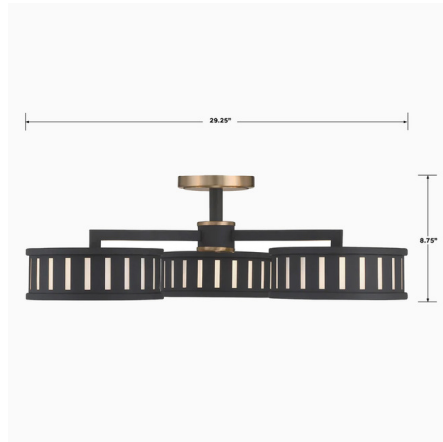

Shown in vibrant gold / black forged / white glass