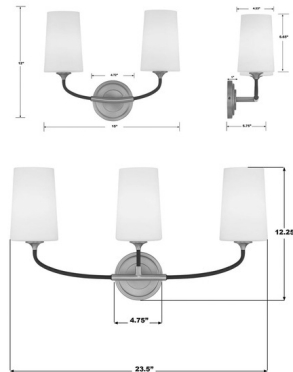

Lightology

lightology.com
866-954-4489
07-08-26

Project: _____

Company: _____

Location: _____ Fixture Type: _____

SPEC #: **CRY1195794**

Approved On: _____ Approved By: _____

Niles Bathroom Vanity Light By Crystorama

Description

The Niles Wall Sconce blends contemporary and industrial elements effortlessly. Tapered glass shades rest on curved, dual-colored arms, casting a warm, inviting glow and creating beautiful shadows throughout your space.

Specifications

COLOR . . . . . White
BODY FINISH . . . . . Black Forged / Modern Gold
WATTAGE 18W
DIMMER . . . . . Standard 120V
DIMENSIONS . . . . . 15"W x 12"H x 5.75"D
BULB NOT INCLUDED . . . . . 2 x B10/Candelabra (E12)/9W/120V LED
OTHER BULB OPTIONS . . . . . B10/Candelabra (E12)/60W/120V Incandescent
COUNTRY OF ORIGIN . . . . . China

Notes:

CLICK TO VIEW PRODUCT