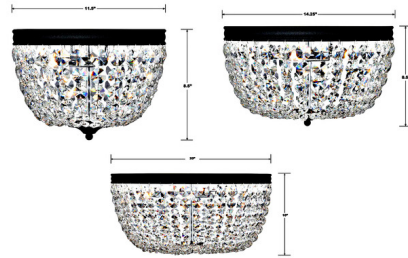

Description

The Nola Ceiling Flush Light brings a dazzling opulence to your interior space. Strands of crystals cascade of the smooth frame, casting warm shadows across your room. Note: Black Forged finish is only available in 11.5 inch size.

Shown in black forged / hand-cut crystal

Specifications

COLOR	Hand-Cut Crystal
BODY FINISH	Black Forged
WATTAGE	120W
DIMMER	Standard 120V
DIMENSIONS	11.5"W x 8.5"H
BULB NOT INCLUDED	2 x B10/Candelabra (E12)/60W/120V Incandescent
OTHER BULB OPTIONS	2 x B10/Candelabra (E12)/120V LED
COUNTRY OF ORIGIN	China