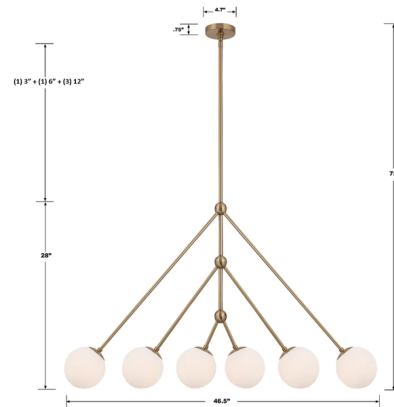

### Description

The Omni Chandelier adds a clean, modern beauty to your interior space. The slim arms are capped with globe glass shades, casting warm shadows across your room. Arms can be adjusted to great your own unique piece.

Shown in aged brass / opal

### Specifications

|                    |  |
|--------------------|--|
| COLOR              | Opal   |
| BODY FINISH        | Aged Brass                                     |
| WATTAGE            | 360W   |
| DIMMER             | Standard 120V                                  |
| DIMENSIONS         | 46.5"L x 28"H                                  |
| BULB NOT INCLUDED  | 6 x B10/Candelabra (E12)/60W/120V Incandescent |
| OTHER BULB OPTIONS | 6 x B10/Candelabra (E12)/120V LED              |
| COUNTRY OF ORIGIN  | China  |