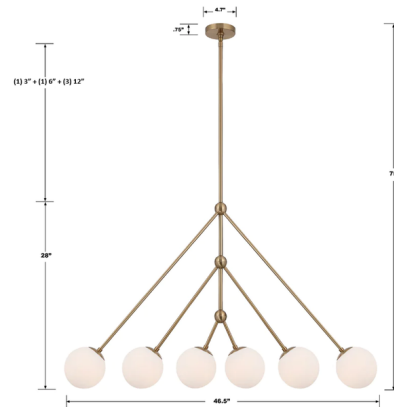

Description

The Omni Chandelier adds a clean, modern beauty to your interior space. The slim arms are capped with globe glass shades, casting warm shadows across your room. Arms can be adjusted to great your own unique piece.

Specifications

COLOR	Opal
BODY FINISH	Aged Brass
WATTAGE	360W
DIMMER	Standard 120V
DIMENSIONS	46.5"L x 28"H
BULB NOT INCLUDED	6 x B10/Candelabra (E12)/60W/120V Incandescent
OTHER BULB OPTIONS	6 x B10/Candelabra (E12)/120V LED
COUNTRY OF ORIGIN	China

Shown in aged brass / opal

CLICK TO VIEW PRODUCT

Notes: