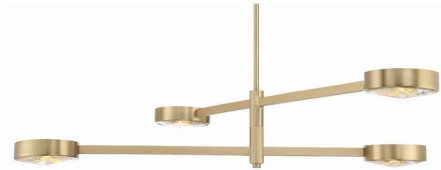

Description

The Orson Chandelier adds a bold glam to your interior space. The smooth adjustable arms eye catching jeweled crystals, that cast warm shadows across your room. Place the arms any way you desire for your own unique look.

Specifications

COLOR Clear
BODY FINISH Modern Gold
WATTAGE 240W
DIMMER Standard 120V
DIMENSIONS 54"W x 9"H
BULB NOT INCLUDED 4 x B10/Candelabra (E12)/60W/120V Incandescent
OTHER BULB OPTIONS 4 x B10/Candelabra (E12)/120V LED
COUNTRY OF ORIGIN China

Technical Information

PRODUCT DIMENSIONS Downrods: One 6" and Three 12" Included

Notes:

Shown in modern gold / clear

CLICK TO VIEW PRODUCT