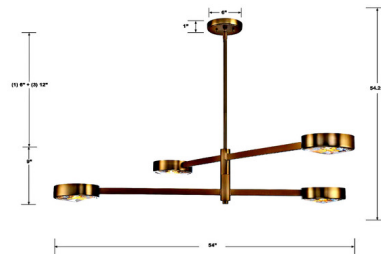

Description

The Orson Chandelier adds a bold glam to your interior space. The smooth adjustable arms eye catching jeweled crystals, that cast warm shadows across your room. Place the arms any way you desire for your own unique look.

Specifications

COLOR Clear
BODY FINISH Modern Gold
WATTAGE 240W
DIMMER Standard 120V
DIMENSIONS 54"W x 9"H
BULB NOT INCLUDED 4 x B10/Candelabra (E12)/60W/120V Incandescent
OTHER BULB OPTIONS 4 x B10/Candelabra (E12)/120V LED
COUNTRY OF ORIGIN China

Technical Information

PRODUCT DIMENSIONS Downrods: One 6" and Three 12" Included

Shown in modern gold / clear

CLICK TO VIEW PRODUCT

Notes: