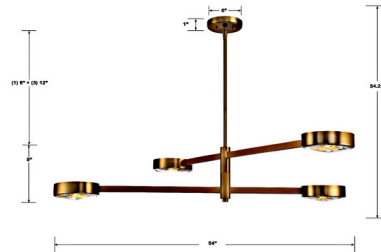

Specifications

COLOR Clear
BODY FINISH Modern Gold
WATTAGE 240W
DIMMER Standard 120V
DIMENSIONS 54"W x 9"H
BULB NOT INCLUDED 4 x B10/Candelabra (E12)/60W/120V Incandescent
OTHER BULB OPTIONS 4 x B10/Candelabra (E12)/120V LED
COUNTRY OF ORIGIN China

Technical Information

PRODUCT DIMENSIONS Downrods: One 6" and Three 12" Included

Notes:

Shown in modern gold / clear

CLICK TO VIEW PRODUCT