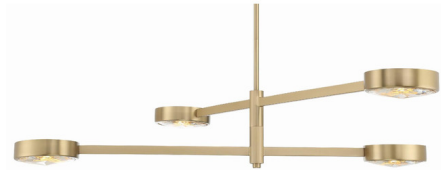

Description

The Orson Chandelier adds a bold glam to your interior space. The smooth adjustable arms eye catching jeweled crystals, that cast warm shadows across your room. Place the arms any way you desire for your own unique look.

Specifications

COLOR Clear
BODY FINISH Modern Gold
WATTAGE 240W
DIMMER Standard 120V
DIMENSIONS 54"W x 9"H
BULB NOT INCLUDED 4 x B10/Candelabra (E12)/60W/120V Incandescent
OTHER BULB OPTIONS 4 x B10/Candelabra (E12)/120V LED
COUNTRY OF ORIGIN China

Technical Information

PRODUCT DIMENSIONS Downrods: One 6" and Three 12" Included

Shown in modern gold / clear

CLICK TO VIEW PRODUCT

Notes: