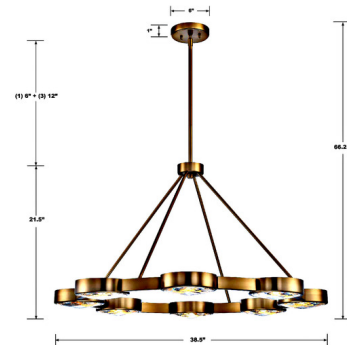

### Description

The Orson Pendant adds a bold glam to your interior space. The smooth frame holds eye catching jeweled crystal, that cast warm shadows across your room.

### Specifications

COLOR . . . . . Clear  
BODY FINISH . . . . . Modern Gold  
WATTAGE . . . . . 480W  
DIMMER . . . . . Standard 120V  
DIMENSIONS . . . . . 38.5"W x 21.5"H  
BULB NOT INCLUDED . . . . . 8 x B10/Candelabra (E12)/60W/120V Incandescent  
OTHER BULB OPTIONS . . . . . 8 x B10/Candelabra (E12)/120V LED  
COUNTRY OF ORIGIN . . . . . China

### Technical Information

PRODUCT DIMENSIONS . . . . . Downrods: One 6" and Three 12" Included

Shown in modern gold / clear

CLICK TO VIEW PRODUCT

Notes: