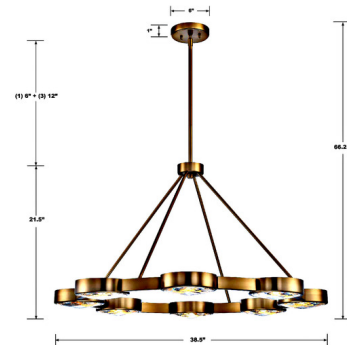

Shown in modern gold / clear

CLICK TO VIEW PRODUCT

Notes: