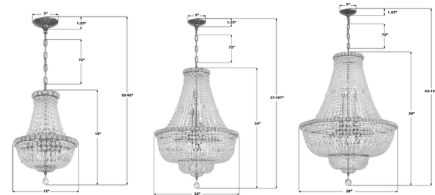

By Crystorama

Description

It doesn't get more glamorous than a crystal chandelier. It will be hard to ignore the Roslyn Chandelier when you walk into a room. Draped in an abundance of hand cut crystal jewels, this contemporary collection is a perfect statement to a living room, hallway, bathroom, or entry. Note: Not all options are available.

Shown in polished chrome / crystal

Specifications

COLOR Crystal
BODY FINISH Polished Chrome
WATTAGE 45W
DIMMER Standard 120V
DIMENSIONS 12"W x 18"H
BULB NOT INCLUDED 5 x B10/Candelabra (E12)/9W/120V LED
COUNTRY OF ORIGIN China

Technical Information

PRODUCT DIMENSIONS Adjustable Chain Length: 72"

CLICK TO VIEW PRODUCT

Notes: