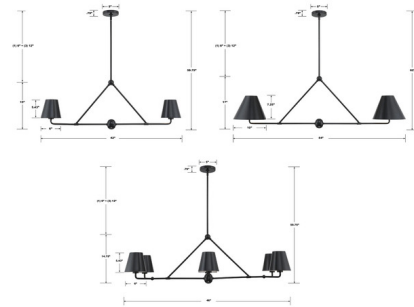

Description

The Xavier Linear Chandelier brings an industrial vibe to your interior space. This piece is versatile enough to fit in with a variety of home decor schemes from modern to minimalistic. The muted tapered cone shaped shades, casts warm shadows in your room, while adding a hint of industrialism. Note: The Blue, Green, and White shades are not available in the 54 inch size.

Shown in vibrant gold / black

Specifications

COLOR	N/A
BODY FINISH	Vibrant Gold / Black
WATTAGE	18W
DIMMER	Standard 120V
DIMENSIONS	42"L x 10"W x 15"H
BULB NOT INCLUDED	2 x A19/Medium (E26)/9W/120V LED
OTHER BULB OPTIONS	A19/Medium (E26)/60W/120V Incandescent
COUNTRY OF ORIGIN	China

Technical Information

PRODUCT DIMENSIONS Downrods: One 6" and Three 12" Included

CLICK TO VIEW PRODUCT

Notes: