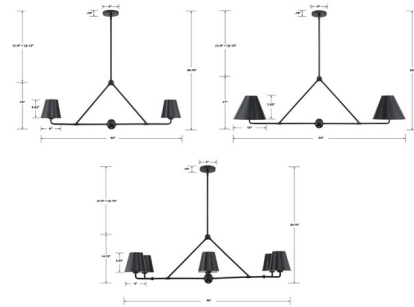

By Crystorama

Description

The Xavier Linear Chandelier brings an industrial vibe to your interior space. This piece is versatile enough to fit in with a variety of home decor schemes from modern to minimalistic. The muted tapered cone shaped shades, casts warm shadows in your room, while adding a hint of industrialism. Note: The Blue, Green, and White shades are not available in the 54 inch size.

Shown in vibrant gold / black

Specifications

COLOR	N/A
BODY FINISH	Vibrant Gold / Black
WATTAGE	18W
DIMMER	Standard 120V
DIMENSIONS	42"L x 10"W x 15"H
BULB NOT INCLUDED	2 x A19/Medium (E26)/9W/120V LED
OTHER BULB OPTIONS	A19/Medium (E26)/60W/120V Incandescent
COUNTRY OF ORIGIN	China

Technical Information

PRODUCT DIMENSIONS Downrods: One 6" and Three 12" Included

CLICK TO VIEW PRODUCT

Notes: