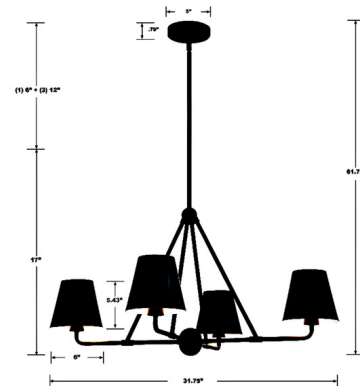

### Specifications

COLOR . . . . . N/A  
BODY FINISH . . . . . Matte Black / Black  
WATTAGE . . . . . 36W  
DIMMER . . . . . Standard 120V  
DIMENSIONS . . . . . 31.75"W x 17"H  
BULB NOT INCLUDED . . . . . 4 x A19/Medium (E26)/9W/120V LED  
OTHER BULB OPTIONS . . . . . A19/Medium (E26)/60W/120V Incandescent  
COUNTRY OF ORIGIN . . . . . China

### Technical Information

PRODUCT DIMENSIONS . . . . . Downrods: One 6" and Three 12" Included

Shown in matte black / black

CLICK TO VIEW PRODUCT

Notes: