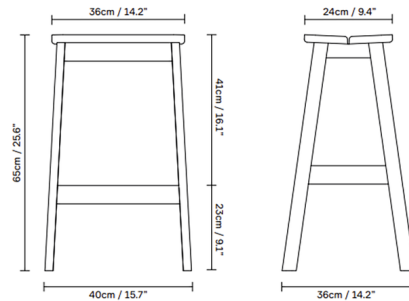

By Form & Refine

Description

The Angle Bar Stool is a versatile piece that meets the requirements of form, functionality, comfort, and durability. The two sides of the seating base are angled 5 degrees towards each other, a unique design feature which facilitates comfort and makes this an ideal choice for seating. The sturdy legs make this a heavy-duty stool.

Shown in black stained beech

Specifications

COLOR	N/A
BODY FINISH	Black Stained Beech
WATTAGE	N/A
DIMMER	N/A
DIMENSIONS	15.7"W x 25.6"H x 14.2"D
BULB	N/A
COUNTRY OF ORIGIN	Bosnia and Herzegovina

CLICK TO VIEW PRODUCT