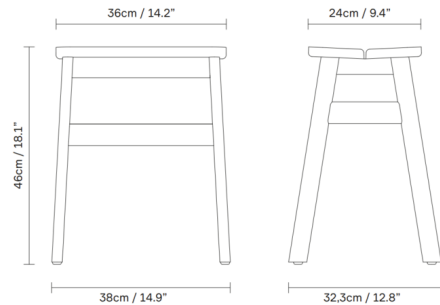

Specifications

COLOR	N/A
BODY FINISH	Black Stained Beech
WATTAGE	N/A
DIMMER	N/A
DIMENSIONS	14.9"W x 18.1"H x 12.8"D
BULB	N/A
COUNTRY OF ORIGIN	Bosnia and Herzegovina

CLICK TO VIEW PRODUCT

Notes: