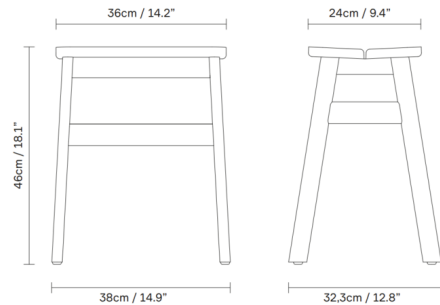

## Angle Stool 45

By Form & Refine

### Description

The Angle Stool is a versatile piece that meets the requirements of form, functionality, comfort, and durability. The two sides of the seating base are angled 5 degrees towards each other. This unique design feature ensures surprising comfort for such a minimal footprint and makes this an ideal choice for seating. Designed for both domestic and commercial spaces, this stool is a sturdy seating option that can withstand high impact due to its high-quality solid seat and sturdy legs.

### Specifications

COLOR	N/A
BODY FINISH	Black Stained Beech
WATTAGE	N/A
DIMMER	N/A
DIMENSIONS	14.9"W x 18.1"H x 12.8"D
BULB	N/A
COUNTRY OF ORIGIN	Bosnia and Herzegovina

CLICK TO VIEW PRODUCT

Notes: