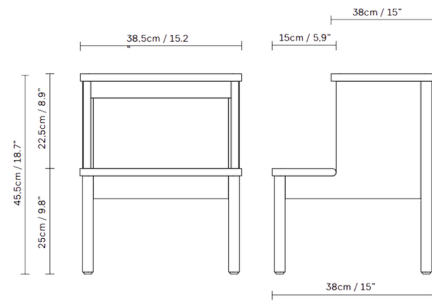

By Form & Refine

Description

The sturdy and versatile self-supporting A Line Stepstool can be used in any space as a step stool, a bedside table or extra seating. The A Line Stepstool features a number of important design elements, such as curved edge detailing, an extended lower step that creates extra space for storage and the addition of a handle beneath the upper step serve as a grip and makes it easy to move the stool from room to room.

Shown in white oak

Specifications

COLOR	N/A
BODY FINISH	White Oak
WATTAGE	N/A
DIMMER	N/A
DIMENSIONS	15.2"W x 18.7"H x 15"D
BULB	N/A
COUNTRY OF ORIGIN	Bosnia and Herzegovina

CLICK TO VIEW PRODUCT

Notes: