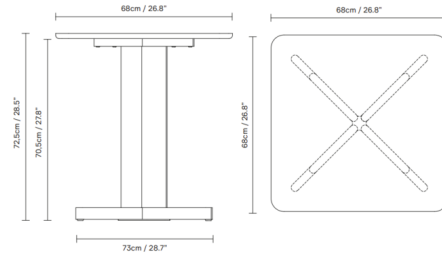

By Form & Refine

Description

A center point of free-floating solid oak elements holds the squared Quatrefoil Table in place, creating a contradiction of lightness and substantiality. The free space of the four legs adds to the lightness and special visual complexity of the table. The centered legs make it possible to sit around the table in comfort with much more space for each user. It is made for all spaces whether domestic or hospitality.

Shown in natural oak

Specifications

COLOR	N/A
BODY FINISH	Natural Oak
WATTAGE	N/A
DIMMER	N/A
DIMENSIONS	28.7"W x 28.5"H x 26.8"D
BULB	N/A
COUNTRY OF ORIGIN	Bosnia and Herzegovina

CLICK TO VIEW PRODUCT

Notes: