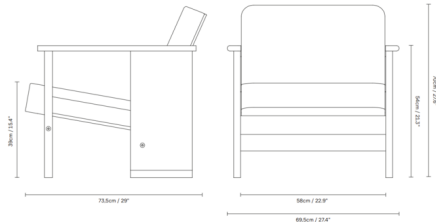

By Form & Refine

Description

The Block Lounge Chair is a compact lounge chair with a distinctive wooden panel and a laid-back up-holstered wool overlay that combines enduring pure raw materials and soft ergonomic shapes. The chair is intended as a versatile piece of furniture that provides generous comfort despite its minimal footprint. The wool canvas features detailed knitting and stitching visible on both the back and front of the seat. The Block lounge chair is perfect for small spaces as well as large open areas with repetitive outlines.

Shown in natural oak/ zero cotton

Specifications

COLOR	N/A
BODY FINISH	Natural Oak/ Zero Cotton
WATTAGE	N/A
DIMMER	N/A
DIMENSIONS	27.4"W x 27.6"H x 29"D
BULB	N/A
COUNTRY OF ORIGIN	Bosnia and Herzegovina

Technical Information

PRODUCT DIMENSIONS	Seat Height: 15.4"H
--------------------	---------------------

CLICK TO VIEW PRODUCT

Notes: