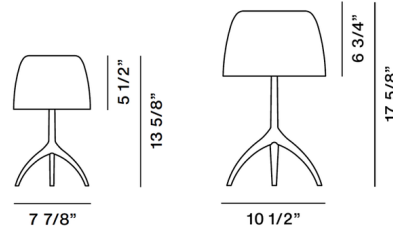

By Foscarini

Description

The Lumiere Table Lamp is a design icon, distinguished by its harmonious combination of a gleaming mouth-blown cased glass shade and slim, curved tripod base. The base is crafted out of die cast aluminum, either hand-finished and polished (Aluminum finish) or coated with liquid paint (Champagne, Black Chrome), and sits on anti-scratch silicone feet. Diffused light shines out through the shade, providing warm ambient illumination. A reimagining of the classic table lamp, the Lumiere is a refined contemporary piece that elevates any space. On/off switch on cord.

Shown in black chrome / cherry

Specifications

COLOR Cherry
BODY FINISH Black Chrome
WATTAGE 25W
DIMMER N/A
DIMENSIONS 7.875"W x 13.625"H
BULB NOT INCLUDED 1 x G16.5/Candelabra (E12)/25W/120V Incandescent
OTHER BULB OPTIONS 1 x G16.5/Candelabra (E12)/120V LED
COUNTRY OF ORIGIN Italy