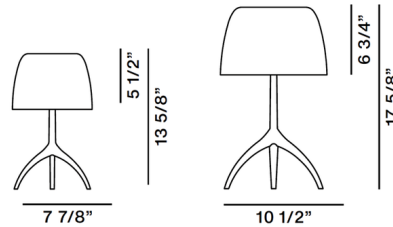

### Specifications

COLOR . . . . . Cipria  
BODY FINISH . . . . . Cipria  
WATTAGE . . . . . 25W  
DIMMER . . . . . N/A  
DIMENSIONS . . . . . 10.5"W x 17.625"H  
BULB NOT INCLUDED . . . . . 1 x A19/Medium (E26)/25W/120V Incandescent  
OTHER BULB OPTIONS . . . . . 1 x A19/Medium (E26)/120V LED  
COUNTRY OF ORIGIN . . . . . Italy